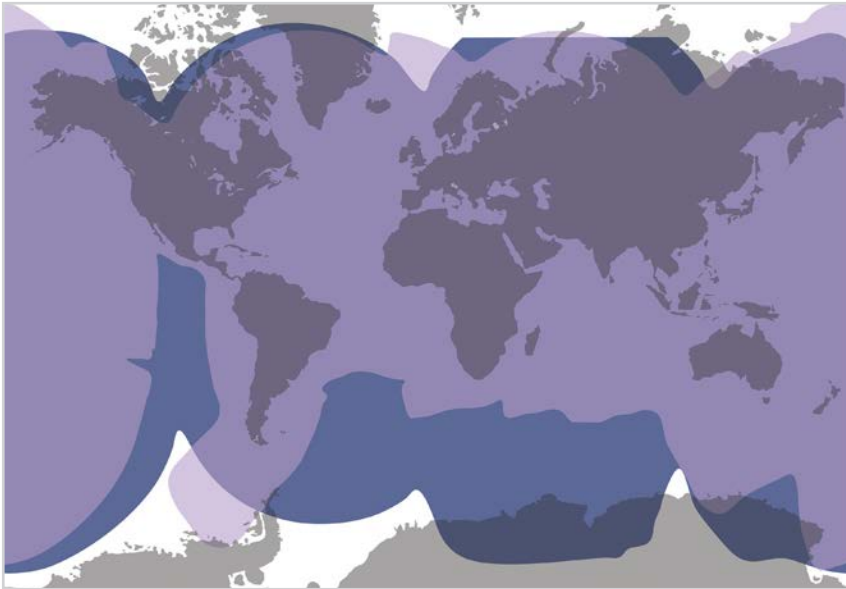

TracPhone V7HTS/V11HTS Coverage⁴

- Combined Ku- and C-band Coverage
- C-band Coverage Only (TracPhone V11HTS)
- Ku-band Coverage Only

⁴The map depicts KVH's expectations for the mini-VSAT Broadband HTS network's coverage. For the most up-to-date coverage maps, visit kvh.com/htscoverage.

Actual coverage and availability may vary. Data rates may also vary in different regions. KVH provides no guarantees of satellite coverage or availability.

Model	Speed	Size	Network/band	Belowdecks Unit	Model Number
TracPhone V11HTS	20/3 Mbps (down/up)	1.1 m	Ku/C-band	ICM⁵	01-0415-11
TracPhone V7HTS	10/3 Mbps (down/up)	60 cm	Ku-band	ICM	01-0408-15
TracPhone V3HTS	6/2 Mbps (down/up)	37 cm	Ku-band	ICM	01-0418-11
TracPhone V30	6/2 Mbps (down/up)	37 cm	Ku-band	VSAT-Hub	01-0432-01

⁵Integrated CommBox Modem

TracVision® and TracPhone – the perfect match

The TracVision TV- and HD-series antennas bring the television content you love onboard in the best way possible – with sophisticated technology that's simple to use. Models are offered in sizes that match all HTS network products for a beautiful dual antenna installation that delivers an entertainment experience just like you enjoy at home! kvh.com/tvseriesleisure

kvh.com

World Headquarters
KVH Industries, Inc. · Middletown, RI U.S.A.
+1.401.847.3327 · info@kvh.com

EMEA Headquarters
KVH Industries A/S · Kokkedal, Denmark
+45.45.160.180 · info@emea.kvh.com

Asia-Pacific Headquarters
KVH Industries Pte Ltd. · Singapore
+65.6513.0290 · info@apac.kvh.com