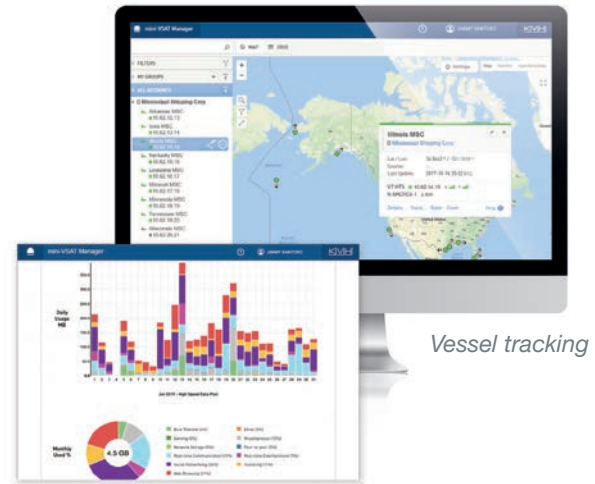

Creating confidence through control

Enjoy complete visibility of and control over operational and personal data usage thanks to the secure myKVH™ portal and the mini-VSAT Manager suite of tools:

- View data consumption in real time and access daily and monthly data usage reports
- Ensure that your data is being used for the activities most important to you. The exclusive Category Control tool lets you “allow,” “restrict” or “block” data usage in 11 application category groups, including background data applications to limit unintended data use, on both the high-speed and unlimited use channels.
- Assign daily/weekly/monthly data allowances to help you, your guests, and your crew to stay within your monthly data plan
- Set up and receive usage alerts to stay up to date on your monthly data consumption
- See real-time vessel tracking with up to one year of position data

TracPhone V30 offers access to the new KVH Manager suite of tools; features may vary

View detailed data reports and manage how your data is used by application category